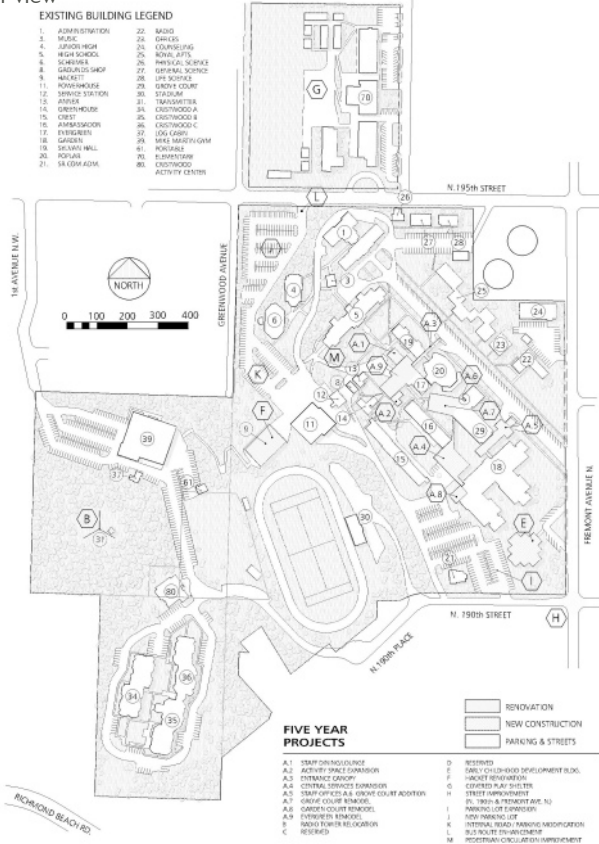

Exterior view

**FIVE YEAR PLAN
CRISTA DEVELOPMENT PLAN**

We worked on a number of projects for Crista Ministries, including a five-year master plan and this activity center designed for the senior population.

The building provides a fireside lounge, an activity office, craft room, restrooms, and a multi-purpose space. The project is nestled in the trees next to the Cristwood Park with close access to the senior housing.

Interior view