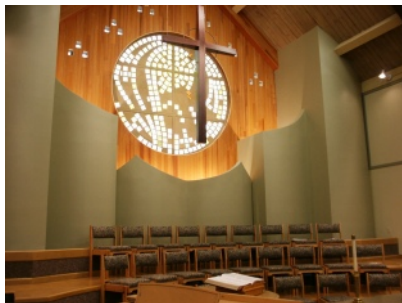

Interior of Sanctuary After Remodel

With the remodel of this mid century modern sanctuary we provided openness, flexibility, and an updated appearance. The design reinforces and expands upon the circular design of the faceted glass window behind the chancel

BPH was later asked to help with the remodel of the existing fellowship hall. We were able to work with the church and the interior designer to create a clean contemporary environment. We also incorporate the same circle stained glass motif as artwork in the center of the floor.

Sanctuary Interior Prior to Remodel

Fellowship Hall remodel

Detail at Back Wall of Platform