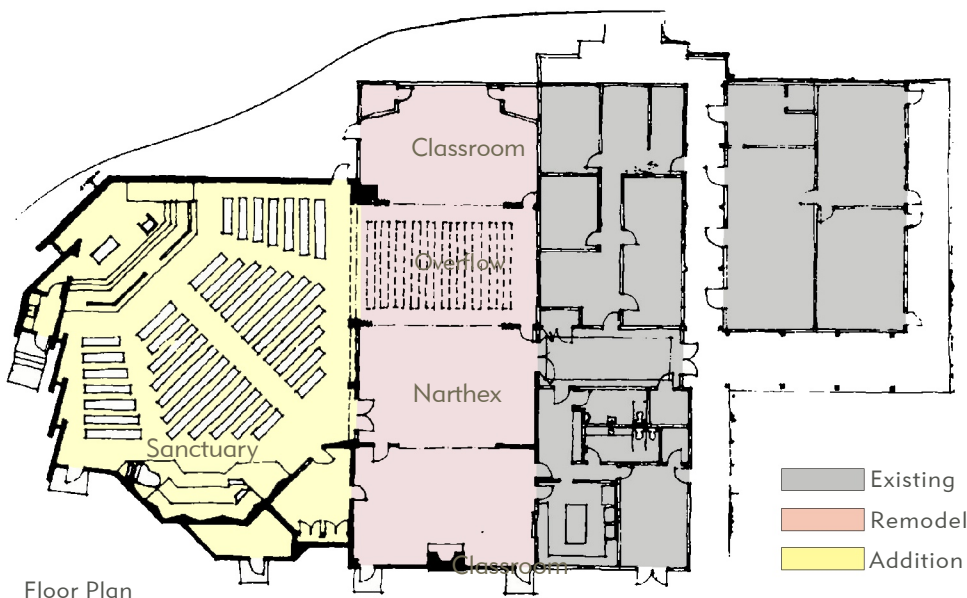

Sanctuary Interior

Stained Glass In Sanctuary

Exterior

This 275-seat sanctuary was added to the existing church building in Kenmore, Washington. It is a delightful, light-filled space, that uses a variety of window systems.

The addition is connected to an existing multi-purpose space, which was renovated to function as a narthex, overflow space, classrooms, fireside room, and a fellowship hall.